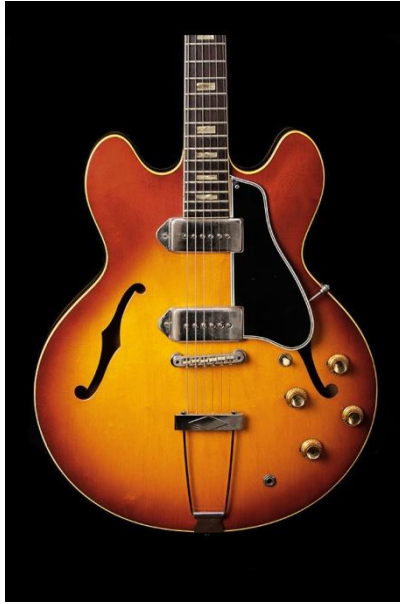

Silver Lake Vintage Guitars

37 Warren Street London S1T 6AD

Silver Lake Vintage Guitars Ltd
Registered Address 37 Warren Street London S1T 6AD
Company Registration Number 11375741 Vat Registration Number TBC
enquiries@silverlakevintageguitars.com