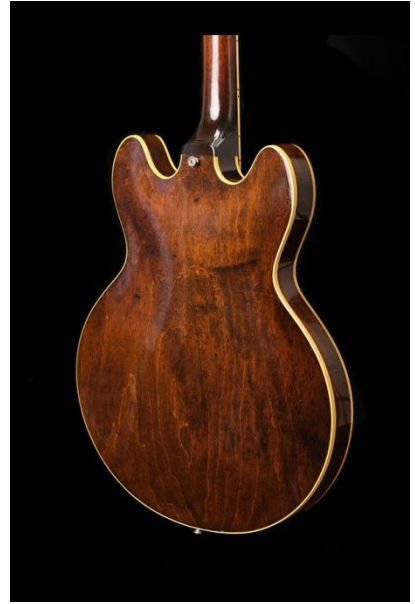

Silver Lake Vintage Guitars

37 Warren Street London S1T 6AD

Silver Lake Vintage Guitars Ltd
Registered Address 37 Warren Street London S1T 6AD
Company Registration Number 11375741 Vat Registration Number TBC
enquiries@silverlakevintageguitars.com