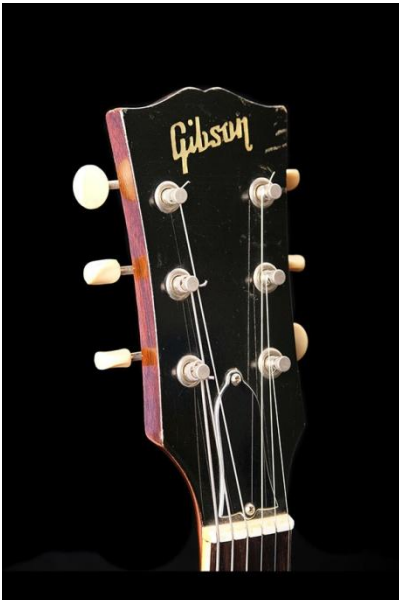

Silver Lake Vintage Guitars

37 Warren Street London S1T 6AD

Silver Lake Vintage Guitars Ltd
Registered Address 37 Warren Street London S1T 6AD
Company Registration Number 11375741 Vat Registration Number TBC
enquiries@silverlakevintageguitars.com